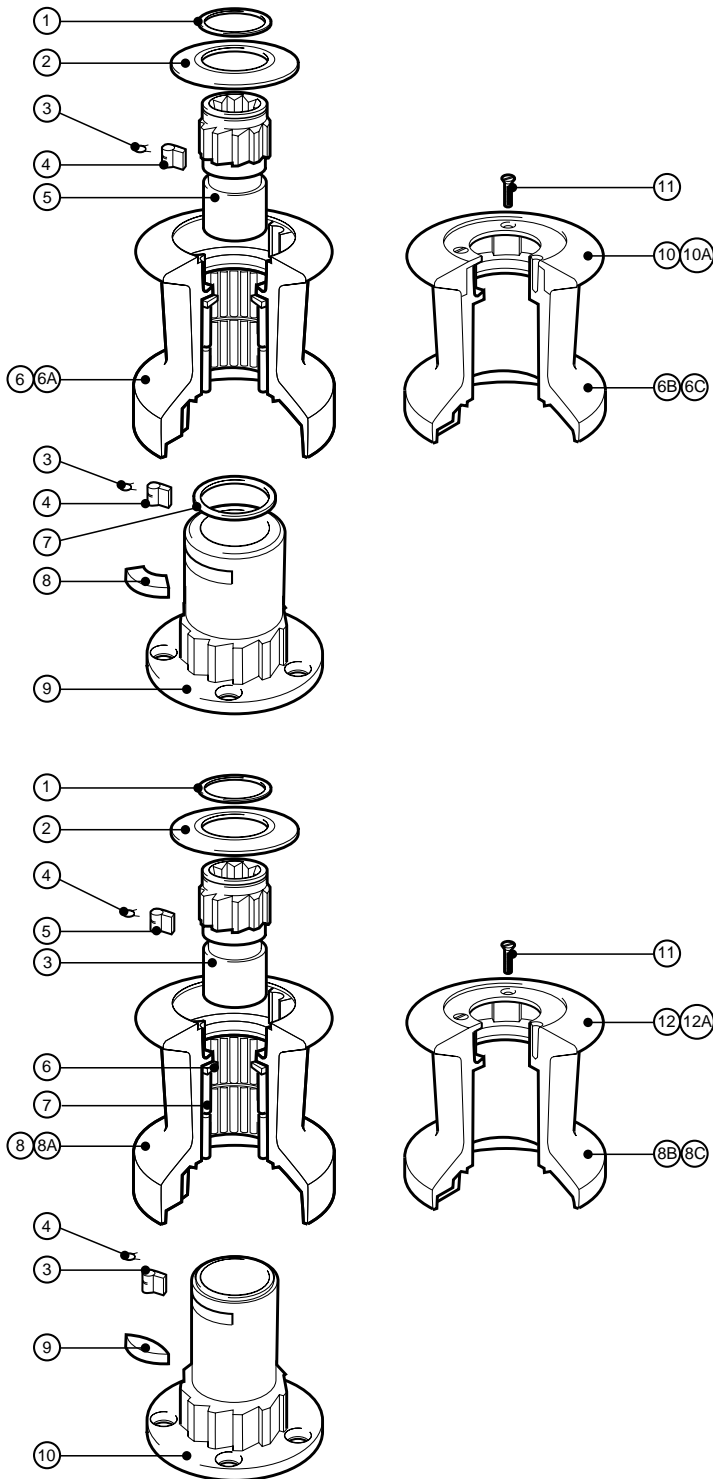

**No's 6/7/8 - 1 SPEED WINCH**

**No. 6 - 1 SPEED WINCH**

Item	Description	Part Number	No. Off
1	Circlip	B2075	1
2	Top Cap	45001000	1
3	Pawl Spring	1260/7	4
4	Pawl	1260/8	4
5	No 6/7 Spindle (Grey)	45001018	1
6	Drum Alloy (Black)	15000363	1
6a	Drum Alloy (Grey)	45001014	1
6b	Drum Bronze	15000660	1
6c	Drum Chrome	15006102	1
7	Washer	15006004	1
8	Key	15006005	1
9	Centre Stem	15000144	1

**No 7 - 1 SPEED WINCH**

1	Circlip	B2075	1
2	Top Cap	45001100	1
3	Pawl Spring	1260/7	4
4	Pawl	1260/8	4
5	No 6/7 Spindle (Grey)	45001018	1
6	Drum Alloy (Black)	45001113	1
6a	Drum Alloy (Grey)	45001114	1
6b	Drum Bronze	15000661	1
6c	Drum Chrome	15000650	1
7	Washer	15006004	1
8	Key	15010005	1
9	Centre Stem	15000143	1
10	No 7b & 7c Crown (Grey)	45001109	1
10a	Crown (Black)	45001108	1
11	M5 x 12mm Long Posidriv 7b & 7c - CSK HD Screw	15000527	3

**No. 8 - 1 SPEED WINCH**

1	Circlip	B2075	1
2	Top Cap	45001200	1
3	Spindle	15008003	1
4	Pawl Spring	1260/7	4
5	Pawl	1260/8	4
6	Drum Washer	15008004	1
7	Roller Bearing Assembly	15008007	2
8	Drum Alloy (Black)	45001113	1
8a	Drum Alloy (Grey)	45001114	1
8b	Drum Chrome	15000661	1
8c	Drum Bronze	15000650	1
9	Key	15008005	1
10	Centre Stem	15008001	1
11	M5 x 12mm Long Posidriv 8b & 8c - CSK HD Screw	15000527	3
12	8b & 8c - Crown (Grey)	45001109	1
12a	8b & 8c - Crown (Black)	45001108	1